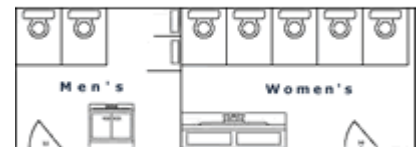

16' Restroom Trailer

2 Stalls on the Ladies Side
1 Stalls on the Men's Side + 1 Urinal

20' Restroom Trailer

4 Stalls on the Ladies Side
2 Stalls on the Men's Side + 1 Urinal

24' Restroom Trailer

5 Stalls on the Ladies Side
2 Stalls on the Men's Side + 2 Urinals

Presidential Interior

Basic Interior